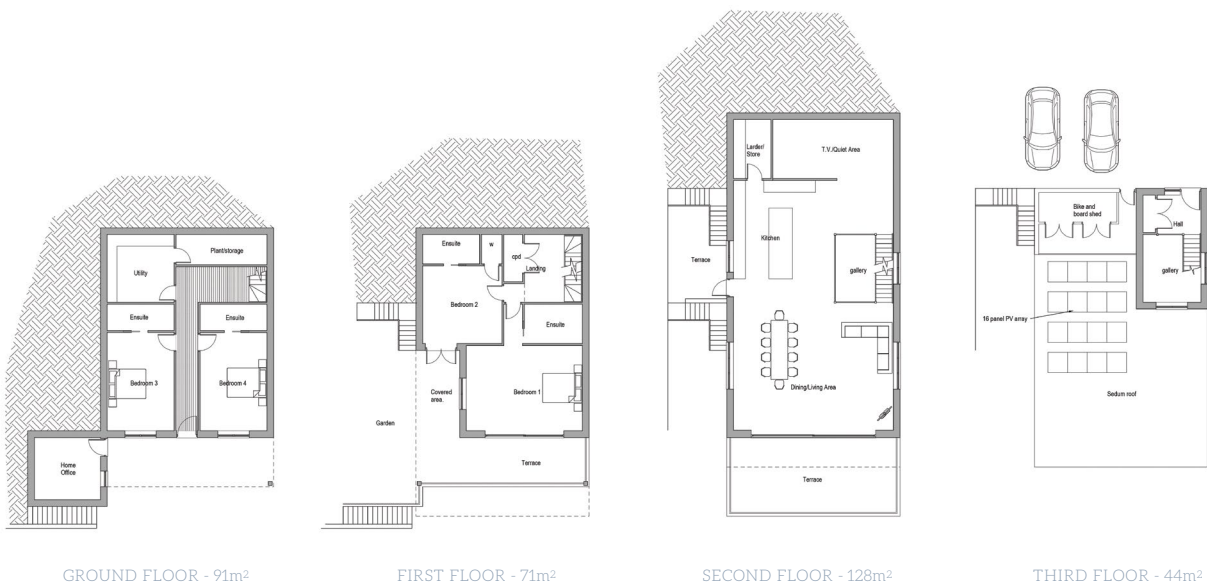

345 M<sup>2</sup> PLOTS, NUMBERS 1 TO 6 WITH SEA VIEWS

4 FLOORS

4 ENSUITE LUXURY BEDROOMS

OPEN PLAN LIVING SPACES AND KITCHEN

PRIVATE TERRACES, BALCONIES AND GARDEN

Mount Haven comes from the heart and passion of two Cornishmen, Neil Tregarthen and Treve Laity. With their roots firmly in West Penwith, they have over 40 years of experience in construction and business management and are proud to focus on the environmental impact of Mount Haven, protecting the heritage and culture of the county. Mount Haven has been designed to attract those looking to immerse themselves in the Cornish way of life, to those who understand the right way to live in Cornwall in order to fully enjoy everything it has to offer and be empathetic to those who were born and bred in the county.